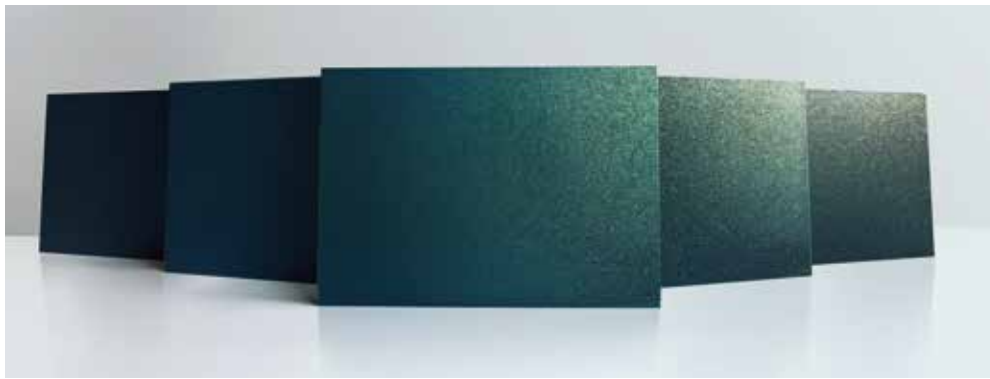

Smeralda

Set your creativity free with 16 sparkling designs, each offering an astounding play of colours. Sunlight or artistic spot-lighting further enhances the radiance of your building. As the light constantly changes throughout the day, the façades' appearance reflects that in intensity and hue.