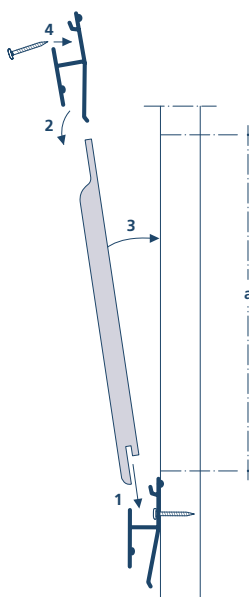

## Flexible mounting Lines<sup>2</sup> 8 using the clip

Fixed installation

Demountable installation

To make the fitting of tongue-and-groove panelling more simple and to improve post installation maintenance, ROCKPANEL Group has developed an innovative clip. The clip ensures that the supporting structure is ventilated even more effectively, reducing moisture retention, and thus increasing the structure's durability. The mounting clip is mandatory for a correct installation of ROCKPANEL Lines<sup>2</sup> 8.