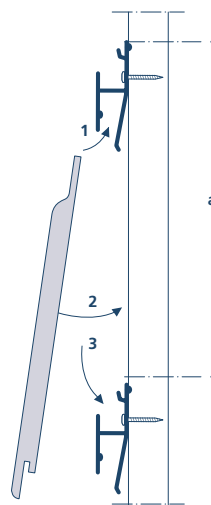

## Flexible mounting Lines<sup>2</sup> 8 using the clip

Fixed installation

Demountable installation

To make the fitting of tongue-and-groove panelling more simple and to improve post installation maintenance, ROCKPANEL Group has developed an innovative clip. The clip ensures that the supporting structure is ventilated even more effectively, reducing moisture retention, and thus increasing the structure's durability. The mounting clip is mandatory for a correct installation of ROCKPANEL Lines<sup>2</sup> 8.